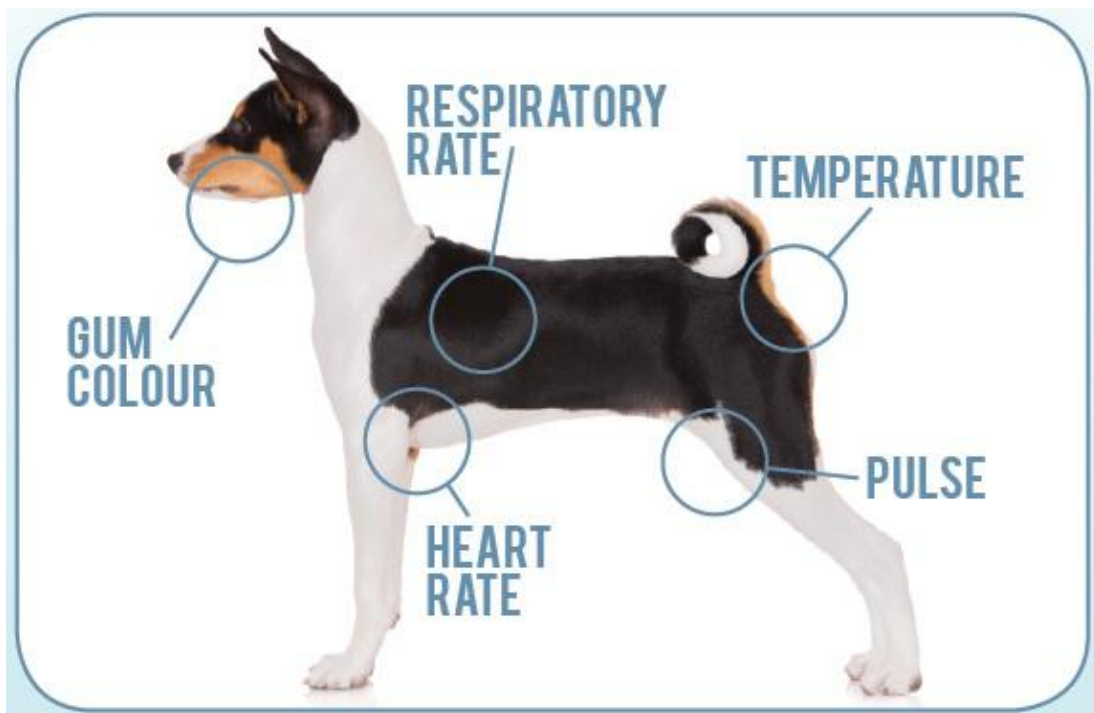

www.wholepetclinic.com

VITAL SIGNS

Species	Temperature (°F)	Heart Rate/Pulse (beats per minute)	Respiratory Rate (breaths per minute)	Gum Color
Feline	100.0-102.5	70-130	10-30	Pale pink to pink
Small Canine (<30 lbs)	100.0-102.5	70-160	15-40	Pink
Large Canine (>30 lbs)	100.0-102.5	120-220	20-30	Pink

<https://4everypet.files.wordpress.com/2017/05/vital-signs.jpg?w=676>